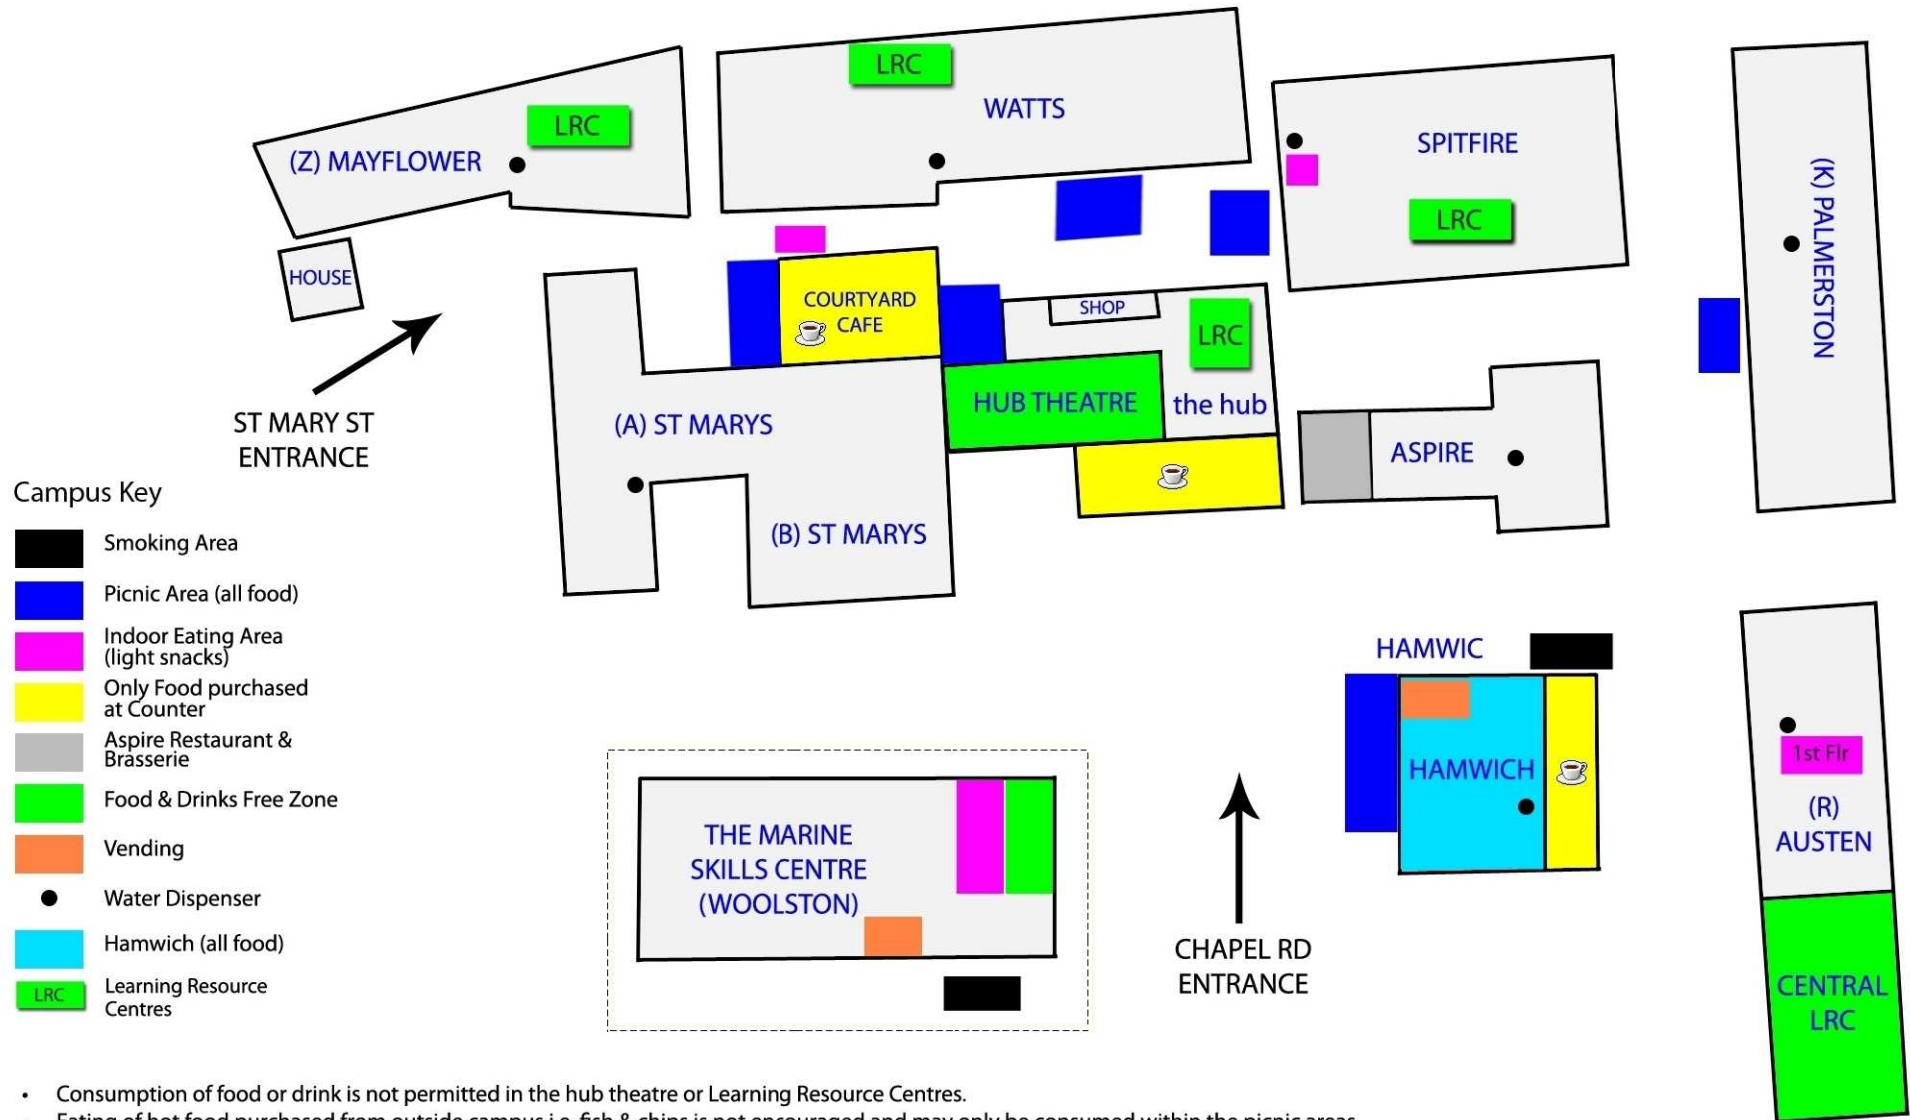

Eating & Drinking at City College

Campus Key

- Smoking Area
- Picnic Area (all food)
- Indoor Eating Area (light snacks)
- Only Food purchased at Counter
- Aspire Restaurant & Brasserie
- Food & Drinks Free Zone
- Vending
- Water Dispenser
- Hamwich (all food)
- Learning Resource Centres

- Consumption of food or drink is not permitted in the hub theatre or Learning Resource Centres.
- Eating of hot food purchased from outside campus i.e. fish & chips is not encouraged and may only be consumed within the picnic areas.
- Snacks, water and student supplies are available to purchase from food outlets including the college shop.
- Indoor eating areas are restricted to sandwiches and snacks.
- Vending machines are located at the corner of Hamwic and at Woolston.
- Water dispensers are located in every building.
- Staff only quiet area is located on the top floor courtyard cafe.
- Smoking is only permitted within the smoking area located outside the Hamwic building and at Woolston.
- The drinking of water in classrooms or when using computers will be restricted to users of spill free drinking bottles (available from the college shop) this will prevent damaged caused by accidental spillages.